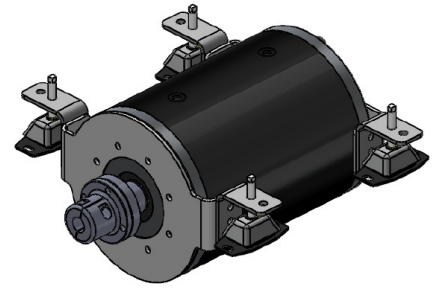

Bellmarine

Powered with: **MASTERVOLT**

DriveMaster Ultimate / Performance

Afmetingen: AC-60