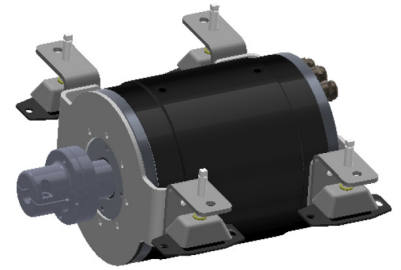

Bellmarine

Powered with: **MASTERVOLT**

DriveMaster Ultimate / Performance

Afmetingen: AC-50D1/2/3